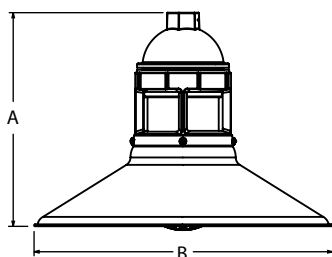

### BRISBANE (ULM)

Available in 12"-16" size shades  
Powder Coat Finishes

SHADE CODE	HEIGHT (A)	DIAMETER (B)
ULM12	8.3"	12"
ULM14	9"	14"
ULM16	9.8"	16"

### OUTBACK (ULO)

Available in 12"-20" size shades  
Powder Coat Finishes  
Natural Finishes

SHADE CODE	HEIGHT (A)	DIAMETER (B)
ULO12	10.8"	12"
ULO14	10.8"	14"
ULO16	11.3"	16"
ULO18	12.3"	18"
ULO20	12.8"	20"

### SYDNEY (ULS)

Available in 12"-18" size shades  
Powder Coat Finishes  
Natural Finishes

SHADE CODE	HEIGHT (A)	DIAMETER (B)
ULS12	9.9"	12"
ULS14	10.6"	14"
ULS16	11.2"	16"
ULS18	11.9"	18"

### WALLABY (ULA)

Available in 12"-16" size shades  
Powder Coat Finishes

SHADE CODE	HEIGHT (A)	DIAMETER (B)
ULA12	9.3"	12"
ULA14	10"	14"
ULA16	10.8"	16"