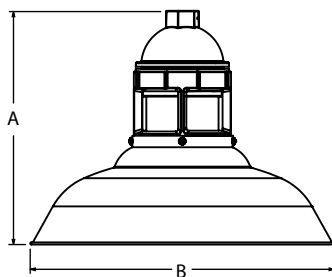

### BRISBANE (ULM)

Available in 12"-16" size shades  
Powder Coat Finishes

SHADE CODE	HEIGHT (A)	DIAMETER (B)
ULM12	8.3"	12"
ULM14	9"	14"
ULM16	9.8"	16"

### OUTBACK (ULO)

Available in 12"-20" size shades  
Powder Coat Finishes  
Natural Finishes

SHADE CODE	HEIGHT (A)	DIAMETER (B)
ULO12	10.8"	12"
ULO14	10.8"	14"
ULO16	11.3"	16"
ULO18	12.3"	18"
ULO20	12.8"	20"

### SYDNEY (ULS)

Available in 12"-18" size shades  
Powder Coat Finishes  
Natural Finishes

SHADE CODE	HEIGHT (A)	DIAMETER (B)
ULS12	9.9"	12"
ULS14	10.6"	14"
ULS16	11.2"	16"
ULS18	11.9"	18"