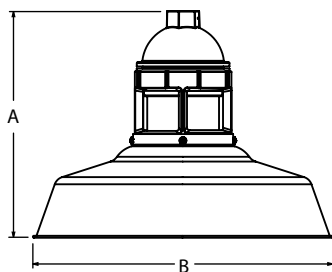

### BRISBANE (ULM)

Available in 12"-16" size shades  
Powder Coat Finishes

SHADE CODE	HEIGHT (A)	DIAMETER (B)
ULM12	8.3"	12"
ULM14	9"	14"
ULM16	9.8"	16"

### OUTBACK (ULO)

Available in 12"-20" size shades  
Powder Coat Finishes  
Natural Finishes

SHADE CODE	HEIGHT (A)	DIAMETER (B)
ULO12	10.8"	12"
ULO14	10.8"	14"
ULO16	11.3"	16"
ULO18	12.3"	18"
ULO20	12.8"	20"

### SYDNEY (ULS)

Available in 12"-18" size shades  
Powder Coat Finishes  
Natural Finishes

SHADE CODE	HEIGHT (A)	DIAMETER (B)
ULS12	9.9"	12"
ULS14	10.6"	14"
ULS16	11.2"	16"
ULS18	11.9"	18"