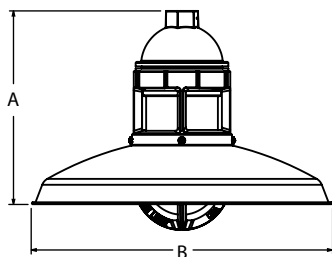

### BRISBANE (ULM)

Available in 12"-16" size shades  
Powder Coat Finishes

SHADE CODE	HEIGHT (A)	DIAMETER (B)
ULM12	8.3"	12"
ULM14	9"	14"
ULM16	9.8"	16"